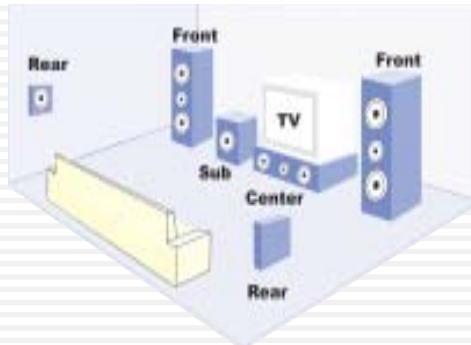

NOTE 5

5.1 Surround Demonstration

All ALR JORDAN loudspeakers can be combined in a Home Cinema system. Entry, Classic and Note Centre models are magnetically shielded allowing easy placement. The centre speaker is in a class of its own, it is the most critical speaker of any surround system. The ALR JORDAN centres are amongst the best, compatible with any system. The system creates a live concert in a realistic and exciting atmosphere but when dynamics and drama are called for, the sound effects in action thrillers are superbly reproduced.

Hier wird ein kleiner Einblick in das Innenleben unserer Lautsprecher gewährt. Engtolerante Bauteile, Qualitäts Chassis führender Hersteller nach eigenen Spezifikationen und

eine hochwertige Verarbeitungsqualität sind die Voraussetzung für ein hohes Mass an Wiederergabetreue. Bereits ab der Classic-Serie kommen hochwertige vergoldete Bi-Wiring Terminals zum Einsatz. Ausserdem laufen alle ALR JORDAN Metallcone-Lautsprecherchassis in einem 24 stündigen Dauertest ein. Jeder produzierte Lautsprecher wird dann in einem speziellen reflexionsarmen Akustikraum gegen das Referenzmodell der jeweiligen Klasse eingemessen. Dieses garantiert Ihnen und uns eine zero defect rate. Alle ALR JORDAN Lautsprecher werden Stück für Stück in Handarbeit gefertigt.

A little insight into the inner workings and assembly of our loudspeakers: Exact tolerances, high - quality components, the best engineered loudspeaker drive units from the world's leading manufacturers, specifications and a high construction quality result in a product that is faithful to the source, time after time. ALR JORDAN

loudspeakers are handmade in a true sense of hand craftsman, piece by piece, every component is assembled with pride and loving care. ALR JORDAN drive units are run in, for a 24 hour period, before assembly. The result of over 40 years of metal cone experience merging with today's technology of speaker design has allowed us to lead the field. The changing face of home entertainment: the introduction of DVD Video, DVD Audio and SACD offers even more challenges for us; increased dynamic range; wider frequency response and increased transient speed are all offered by our new ranges.